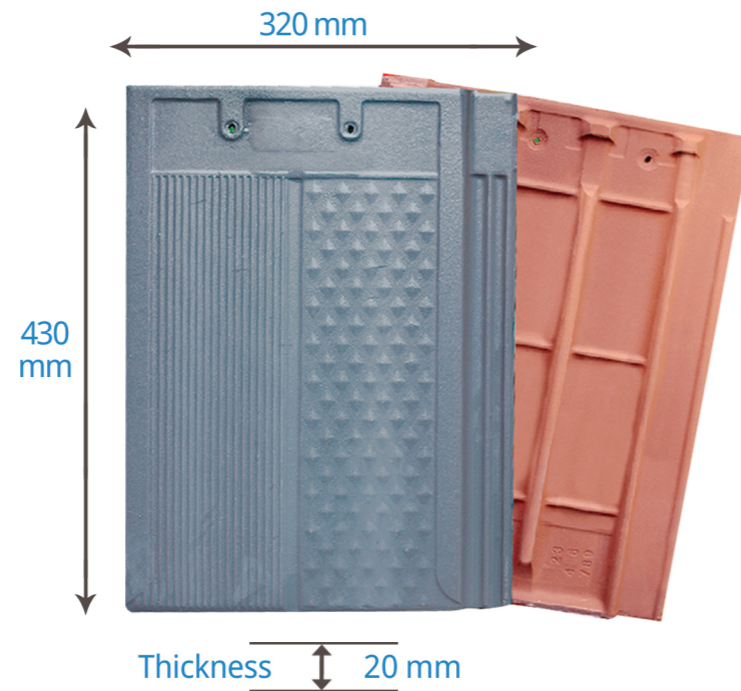

SUPER SERIES - DIAMOND PROFILE

Black Grey

Brown

Grey

Terracotta

Specification DIAMOND SERIES Cool roof system

- Size - 320 x 430 mm
- Thickness - 20 mm
- Roof Pitch - 30°
- Pcs / m2 - 10 Pcs
- Weight / Ctn - 20.5 KG
- Weight / Pcs - 4.1 KG
- Pcs / Ctn - 5Pcs
- 20 pallet
- 1 pallet - 280 pcs

ASIANA - 3

Dark Brown

Maroon

Terracotta

Dark Green

Sky blue

Specification ASIANA 3 SERIES Cool roof system

- Size - 318 x 416 mm
- Thickness - 10 mm
- Roof Pitch - 20°
- Pcs / m2 - 9.5 Pcs
- Weight / Ctn - 18.6 KG
- Weight / Pcs - 3.1 KG
- Pcs / Ctn - 6Pcs
- 20 pallet
- 1 pallet - 400pcs