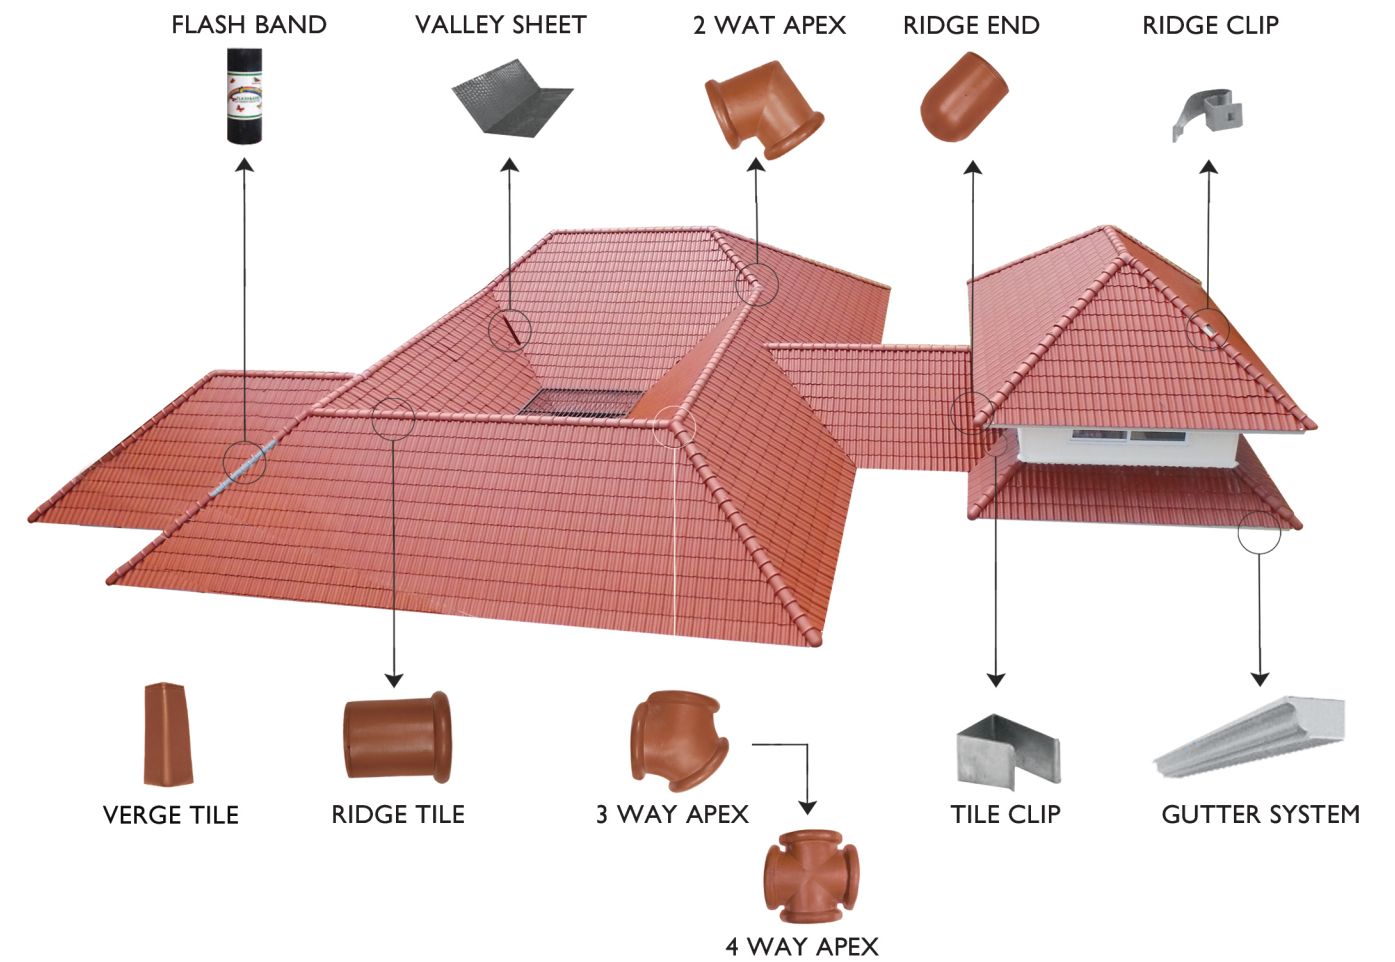

There are ten different profiles available

ASIANA - M Series -, ASIANA - 3, ASIANA M GLAZED, ASIANA - MATT ,
FOUR SEASONS Series- FOUR SEASONS GLAZED, FOUR SEASONS -MATT,
M FLAT Series - M FLAT, LIVING Series, 3D Series - 3D SERIES-FLAT PROFILE,
CITY Series CITY SERIES -FLAT PROFILE, SUPER Series- SUPER SERIES-DIAMMOND
PROFILE, SUPER SERIES -STONE PROFILE, SUPER SERIES -FLAT PROFILE

Accessories

Two way, Three way, Four way, Down end, Hip end, Ridge tile, Verge end, Verge tile, valley sheet, Flash band, Ridge clip, Tile clip and gutter system. Credibility, punctuality, compatibility and no compromise on quality make Butterfly International the right choice for Architects, Builders, Designers, Contractors etc...

We have recently started an exclusive showroom for roofing tiles on the LFC Road, kaloor Ernakulam Cochin . with an area of 1350 sq Fantastically displaying tremendous collection of both imported & indigenous new generation designer roofing tiles & Fittings, This product is warranted against color fading ,

It is considered as one the Largest show room of its type in Kerala. Please visit our showroom, we are here to design up your ambitions true and we will give you a special price or project rate for all items kindly expecting your full cooperation at always.

COMPONENTS FOR ASIANA M SERIES | M FLAT SERIES | FOUR SEASON