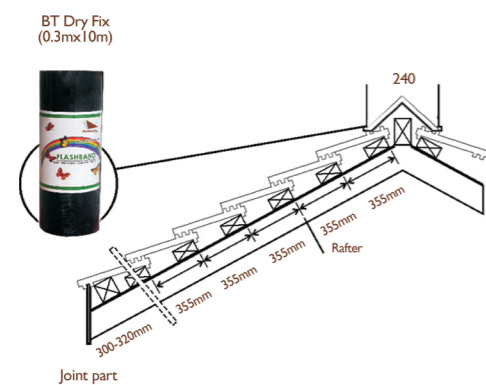

SUPER SERIES - DIAMOND PROFILE

Black Grey

Brown

Grey

Terracotta

Specification DIAMOND SERIES Cool roof system

- Size - 320 x 430 mm
- Thickness - 20 mm
- Roof Pitch - 30°
- Pcs / m2 - 10 Pcs
- Weight / Ctn - 20.5 KG
- Weight / Pcs - 4.1 KG
- Pcs / Ctn - 5Pcs
- 20 pallet
- 1 pallet - 280 pcs

ASIANA - 3

Dark Brown

Maroon

Terracotta

Dark Green

Sky blue

Specification ASIANA 3 SERIES Cool roof system

- Size - 318 x 416 mm
- Thickness - 10 mm
- Roof Pitch - 20°
- Pcs / m2 - 9.5 Pcs
- Weight / Ctn - 18.6 KG
- Weight / Pcs - 3.1 KG
- Pcs / Ctn - 6Pcs
- 20 pallet
- 1 pallet - 400pcs