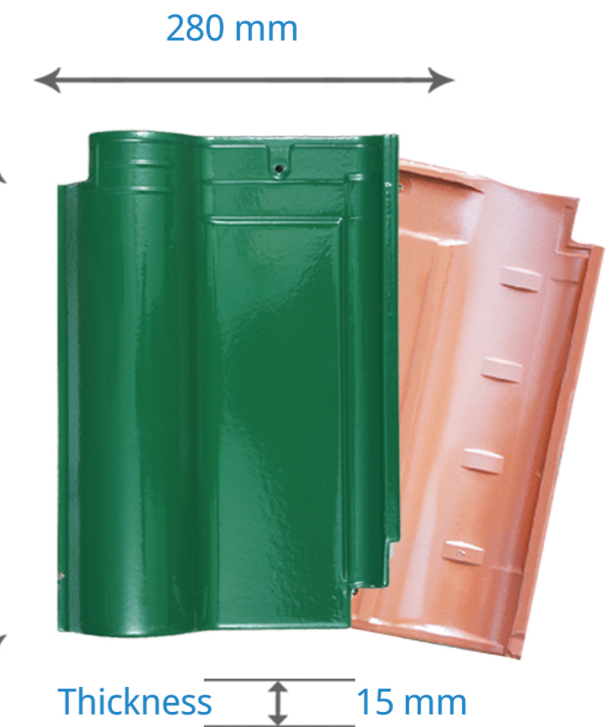

SUPER SERIES - FLAT PROFILE

Black Grey

Brown

Grey

Terracotta

Specification SUPER FLAT SERIES Cool roof system

- Size - 320 x 430 mm
- Thickness - 20 mm
- Roof Pitch - 30°
- Pcs / m2 - 10 Pcs
- Weight / Ctn - 20.5 KG
- Weight / Pcs - 4.1 KG
- Pcs / Ctn - 5 Pcs
- 20 pallet
- 1 pallet - 280 pcs
- Loss - 6000

Specification FOUR SEASONS SERIES Cool roof system

- Size - 280 x 405 mm
- Thickness - 15 mm
- Roof Pitch - 20°
- Pcs / m2 - 12 Pcs
- Weight / Ctn - 19.2 KG
- Weight / Pcs - 3.2 KG
- Pcs / Ctn - 6 Pcs
- 20 pallet
- 1 pallet - 360 pcs
- Loss - 8000