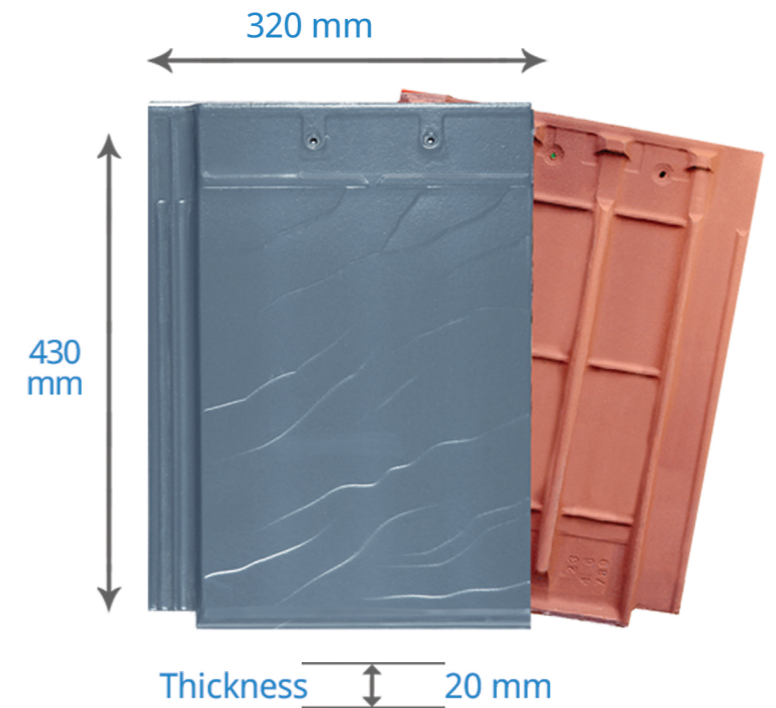

SUPER SERIES - STONE PROFILE

Black Grey

Brown

Grey

Terracotta

Specification STONE FLAT SERIES Cool roof system

Size - 320 x 430 mm
 Thickness - 20 mm
 Roof Pitch - 30°
 Pcs / m2 - 10 Pcs
 Weight / Ctn - 20.5 KG
 Weight / Pcs - 4.1 KG
 Pcs / Ctn - 5 Pcs
 20 pallet
 1 pallet - 280 pcs
 Loss - 6000