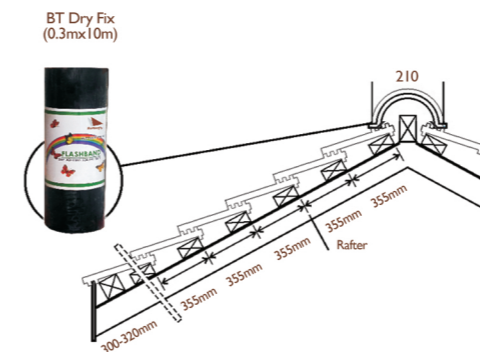

Specification FOUR SEASONS SERIES Cool roof system

- Size - 280 x 405 mm
- Thickness - 15 mm
- Roof Pitch - 20°
- Pcs / m2 - 12 Pcs
- Weight / Ctn - 19.2 KG
- Weight / Pcs - 3.2 KG
- Pcs / Ctn - 6 Pcs
- 20 pallet
- 1 pallet - 360 pcs
- Loss - 8000