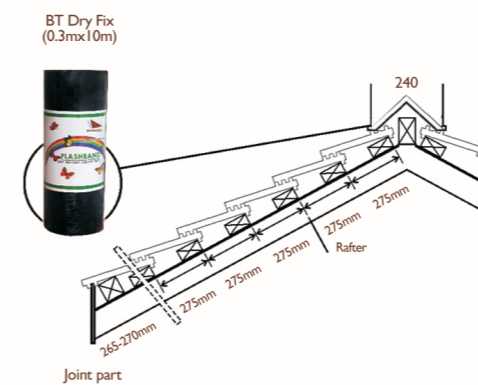

CITY SERIES - FLAT PROFILE

Black Grey

Brown

Grey

Terracotta

Specification CITY FLAT SERIES Cool roof system

Size - 307 x 338 mm
 Thickness - 20 mm
 Roof Pitch - 30°
 Pcs / m2 - 14 Pcs
 Weight / Ctn - 18.6 KG
 Weight / Pcs - 3.1KG
 Pcs / Ctn - 6Pcs
 20 pallet
 1 pallet - 396pcs
 Loss - 8000