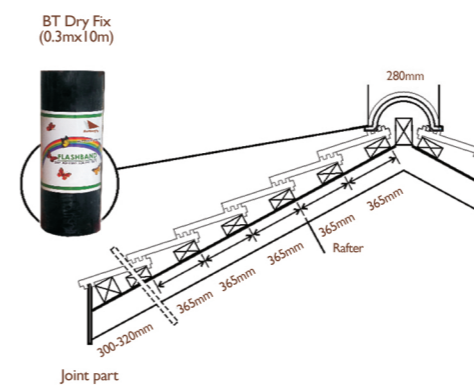

SUPER SERIES - DIAMOND PROFILE

Specification DIAMOND SERIES Cool roof system

- Size - 320 x 430 mm
- Thickness - 20 mm
- Roof Pitch - 30°
- Pcs / m2 - 10 Pcs
- Weight / Ctn - 20.5 KG
- Weight / Pcs - 4.1 KG
- Pcs / Ctn - 5Pcs
- 20 pallet
- 1 pallet - 280 pcs

ASIANA - 3

Specification ASIANA 3 SERIES Cool roof system

- Size - 318 x 416 mm
- Thickness - 10 mm
- Roof Pitch - 20°
- Pcs / m2 - 9.5 Pcs
- Weight / Ctn - 18.6 KG
- Weight / Pcs - 3.1 KG
- Pcs / Ctn - 6Pcs
- 20 pallet
- 1 pallet - 400pcs