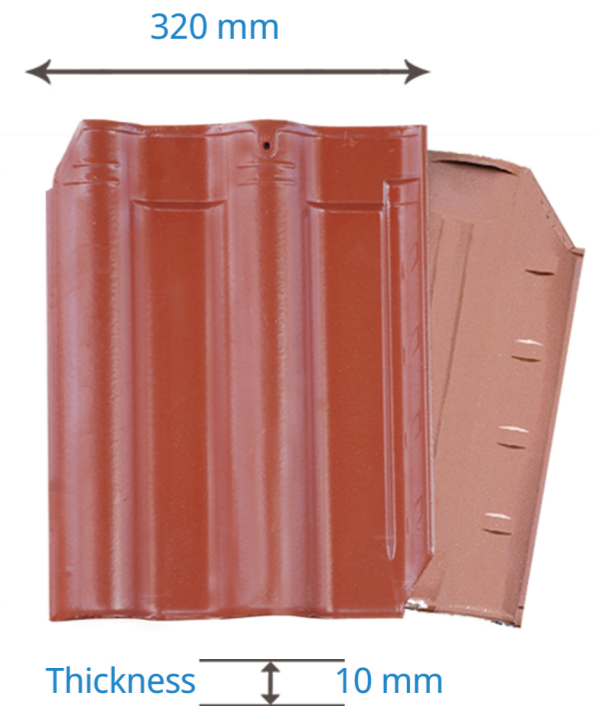

SUPER SERIES - DIAMOND PROFILE

Specification DIAMOND SERIES Cool roof system

- Size - 320 x 430 mm
- Thickness - 20 mm
- Roof Pitch - 30°
- Pcs / m2 - 10 Pcs
- Weight / Ctn - 20.5 KG
- Weight / Pcs - 4.1 KG
- Pcs / Ctn - 5Pcs
- 20 pallet
- 1 pallet - 280 pcs

ASIANA - 3

Specification ASIANA 3 SERIES Cool roof system

- Size - 318 x 416 mm
- Thickness - 10 mm
- Roof Pitch - 20°
- Pcs / m2 - 9.5 Pcs
- Weight / Ctn - 18.6 KG
- Weight / Pcs - 3.1 KG
- Pcs / Ctn - 6Pcs
- 20 pallet
- 1 pallet - 400pcs