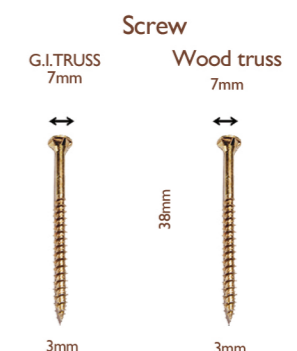

LIVING SERIES

Specification LIVING SERIES Cool roof system

Size - 290 x 415 mm
Thickness - 15 mm
Roof Pitch - 20°
Pcs / m2 - 12-14 Pcs
Weight / Ctn - 18 KG
Weight / Pcs - 3 KG
Pcs / Ctn - 6Pcs
20 pallet
1 pallet - 372pcs

3D SERIES - FLAT PROFILE

Specification 3D FLAT SERIES Cool roof system

Size - 280 x 400 mm
Thickness - 22 mm
Roof Pitch - 30°
Pcs / m2 - 13 Pcs
Weight / Ctn - 18.6 KG
Weight / Pcs - 3.1 KG
Pcs / Ctn - 6 Pcs
20 pallet
1 pallet - 384 pcs