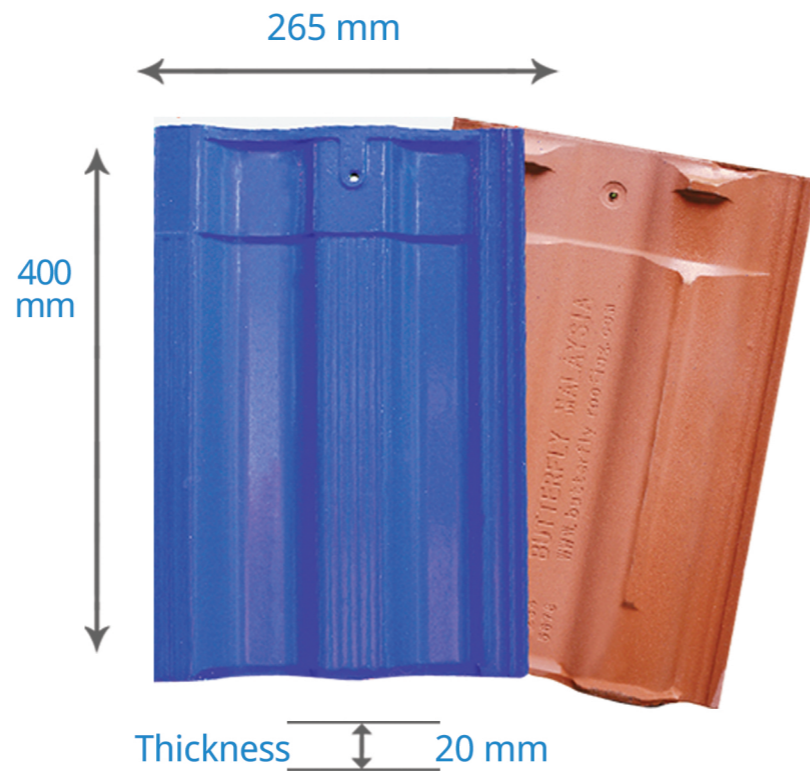

M-FLAT SERIES

Black Grey

Maroon

Terracotta

Sky Blue

Specification M FLAT SERIES Cool roof system

Size - 265 x 400 mm
 Thickness - 20 mm
 Roof Pitch - 20°
 Pcs / m2 - 13-15 Pcs
 Weight / Ctn - 19.5 KG
 Weight / Pcs - 3.25 KG
 Pcs / Ctn - 6Pcs
 20 pallet
 1 pallet - 372 pcs
 Loss - 8000