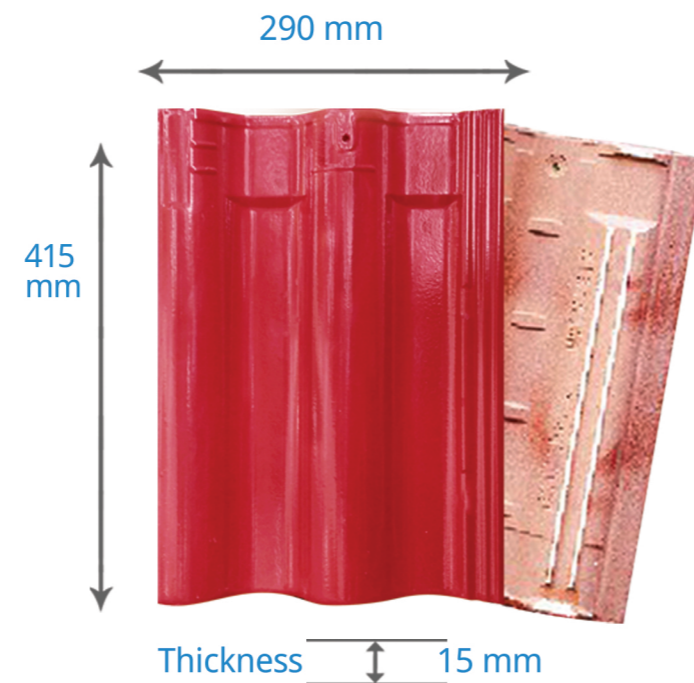

LIVING SERIES

Specification LIVING SERIES Cool roof system

Size - 290 x 415 mm
Thickness - 15 mm
Roof Pitch - 20°
Pcs / m2 - 12-14 Pcs
Weight / Ctn - 18 KG
Weight / Pcs - 3 KG
Pcs / Ctn - 6Pcs
20 pallet
1 pallet - 372pcs

3D SERIES - FLAT PROFILE

Specification 3D FLAT SERIES Cool roof system

Size - 280 x 400 mm
Thickness - 22 mm
Roof Pitch - 30°
Pcs / m2 - 13 Pcs
Weight / Ctn - 18.6 KG
Weight / Pcs - 3.1 KG
Pcs / Ctn - 6 Pcs
20 pallet
1 pallet - 384 pcs