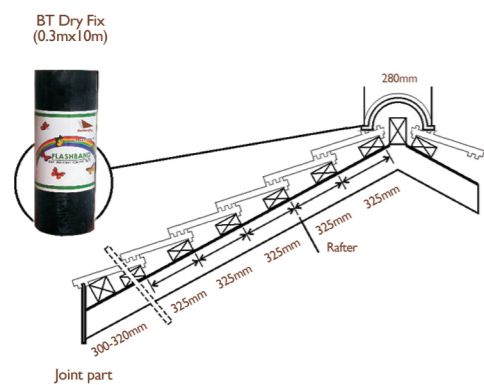

CITY SERIES - FLAT PROFILE

Black Grey

Brown

Grey

Terracotta

Specification CITY FLAT SERIES Cool roof system

Size - 307 x 338 mm
 Thickness - 20 mm
 Roof Pitch - 30°
 Pcs / m2 - 14 Pcs
 Weight / Ctn - 18.6 KG
 Weight / Pcs - 3.1KG
 Pcs / Ctn - 6Pcs
 20 pallet
 1 pallet - 396pcs
 Loss - 8000