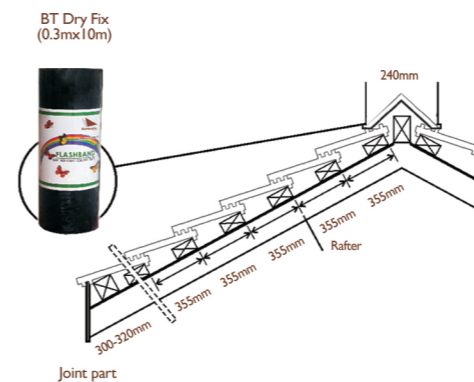

SUPER SERIES - STONE PROFILE

Black Grey

Brown

Grey

Terracotta

Specification STONE FLAT SERIES Cool roof system

Size - 320 x 430 mm
 Thickness - 20 mm
 Roof Pitch - 30°
 Pcs / m2 - 10 Pcs
 Weight / Ctn - 20.5 KG
 Weight / Pcs - 4.1 KG
 Pcs / Ctn - 5 Pcs
 20 pallet
 1 pallet - 280 pcs
 Loss - 6000

SUPER SERIES - FLAT PROFILE

Black Grey

Brown

Grey

Terracotta

Specification SUPER FLAT SERIES Cool roof system

- Size - 320 x 430 mm
- Thickness - 20 mm
- Roof Pitch - 30°
- Pcs / m2 - 10 Pcs
- Weight / Ctn - 20.5 KG
- Weight / Pcs - 4.1 KG
- Pcs / Ctn - 5 Pcs
- 20 pallet
- 1 pallet - 280 pcs
- Loss - 6000