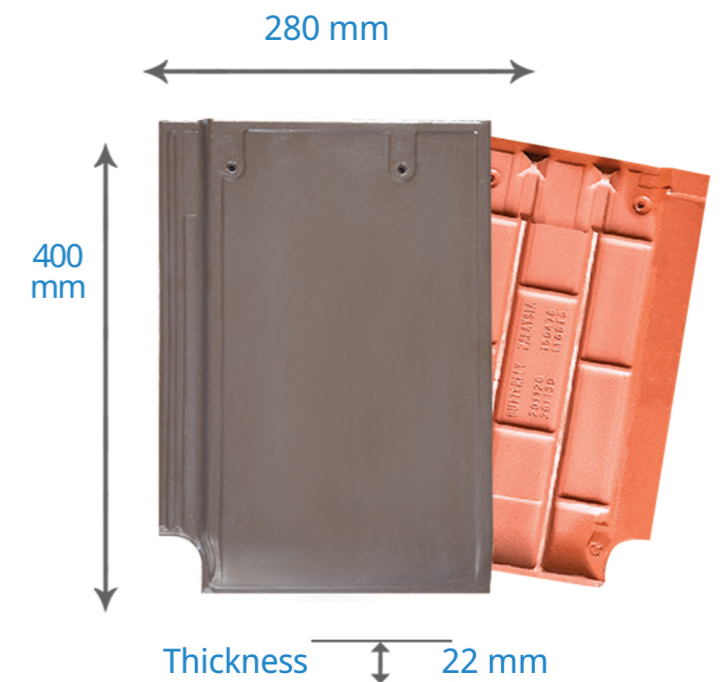

LIVING SERIES

Specification LIVING SERIES Cool roof system

Size - 290 x 415 mm
Thickness - 15 mm
Roof Pitch - 20°
Pcs / m2 - 12-14 Pcs
Weight / Ctn - 18 KG
Weight / Pcs - 3 KG
Pcs / Ctn - 6Pcs
20 pallet
1 pallet - 372pcs

3D SERIES - FLAT PROFILE

Specification 3D FLAT SERIES Cool roof system

Size - 280 x 400 mm
Thickness - 22 mm
Roof Pitch - 30°
Pcs / m2 - 13 Pcs
Weight / Ctn - 18.6 KG
Weight / Pcs - 3.1 KG
Pcs / Ctn - 6 Pcs
20 pallet
1 pallet - 384 pcs