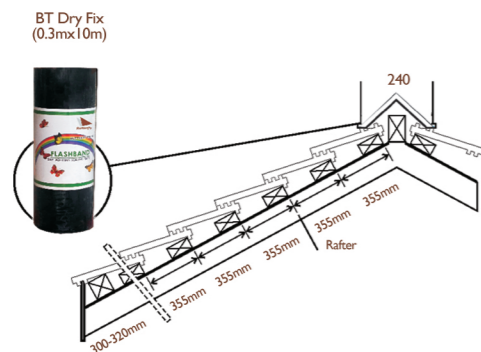

Specification FOUR SEASONS SERIES Cool roof system

- Size - 280 x 405 mm
- Thickness - 15 mm
- Roof Pitch - 20°
- Pcs / m2 - 12 Pcs
- Weight / Ctn - 19.2 KG
- Weight / Pcs - 3.2 KG
- Pcs / Ctn - 6 Pcs
- 20 pallet
- 1 pallet - 360 pcs
- Loss - 8000