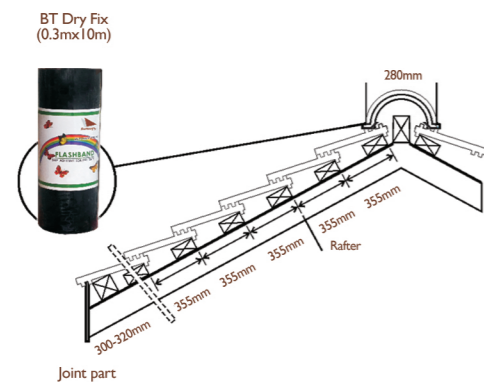

SUPER SERIES - STONE PROFILE

Black Grey

Brown

Grey

Terracotta

Specification STONE FLAT SERIES Cool roof system

Size - 320 x 430 mm
 Thickness - 20 mm
 Roof Pitch - 30°
 Pcs / m2 - 10 Pcs
 Weight / Ctn - 20.5 KG
 Weight / Pcs - 4.1 KG
 Pcs / Ctn - 5 Pcs
 20 pallet
 1 pallet - 280 pcs
 Loss - 6000

SUPER SERIES - FLAT PROFILE

Black Grey

Brown

Grey

Terracotta

Specification SUPER FLAT SERIES Cool roof system

- Size - 320 x 430 mm
- Thickness - 20 mm
- Roof Pitch - 30°
- Pcs / m2 - 10 Pcs
- Weight / Ctn - 20.5 KG
- Weight / Pcs - 4.1 KG
- Pcs / Ctn - 5 Pcs
- 20 pallet
- 1 pallet - 280 pcs
- Loss - 6000