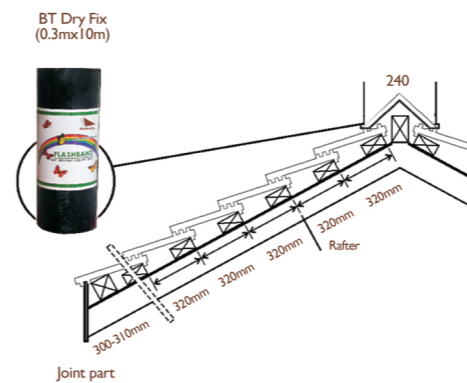

Size - 290 x 415 mm
 Thickness - 15 mm
 Roof Pitch - 20°
 Pcs / m2 - 12-14 Pcs
 Weight / Ctn - 18 KG
 Weight / Pcs - 3 KG
 Pcs / Ctn - 6Pcs
 20 pallet
 1 pallet - 372pcs

3D SERIES - FLAT PROFILE

Black Grey

Brown

Grey

Terracotta

Specification 3D FLAT SERIES Cool roof system

Size - 280 x 400 mm
 Thickness - 22 mm
 Roof Pitch - 30°
 Pcs / m2 - 13 Pcs
 Weight / Ctn - 18.6 KG
 Weight / Pcs - 3.1 KG
 Pcs / Ctn - 6 Pcs
 20 pallet
 1 pallet - 384 pcs