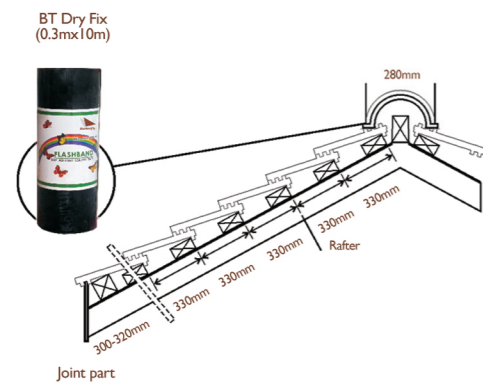

Size - 290 x 415 mm
 Thickness - 15 mm
 Roof Pitch - 20°
 Pcs / m2 - 12-14 Pcs
 Weight / Ctn - 18 KG
 Weight / Pcs - 3 KG
 Pcs / Ctn - 6Pcs
 20 pallet
 1 pallet - 372pcs

3D SERIES - FLAT PROFILE

Black Grey

Brown

Grey

Terracotta

Specification 3D FLAT SERIES Cool roof system

Size - 280 x 400 mm
 Thickness - 22 mm
 Roof Pitch - 30°
 Pcs / m2 - 13 Pcs
 Weight / Ctn - 18.6 KG
 Weight / Pcs - 3.1 KG
 Pcs / Ctn - 6 Pcs
 20 pallet
 1 pallet - 384 pcs